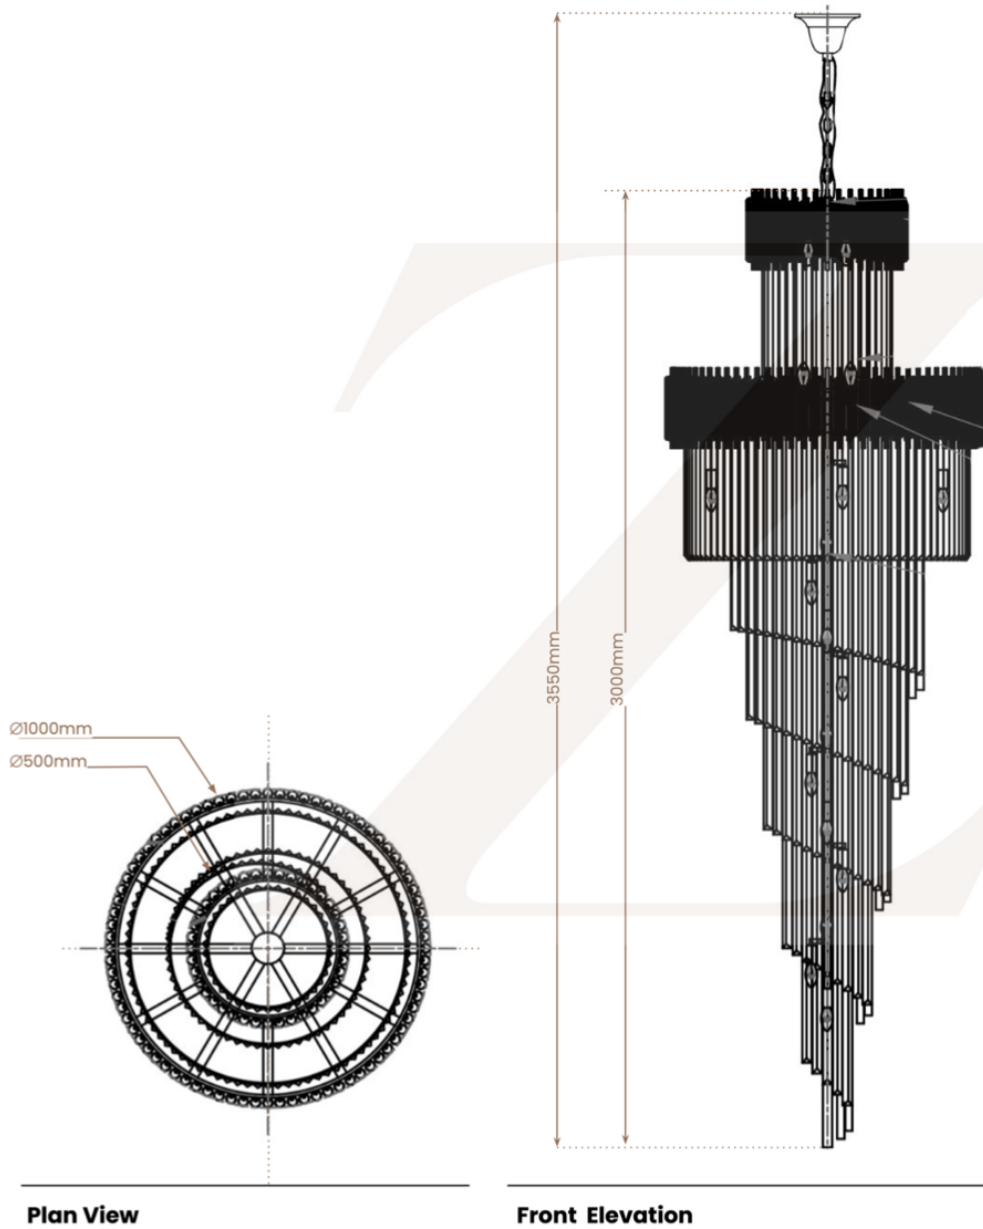

Vivo Chandelier

MODEL

ZL - DCL - 02 - 0076 - Vivo

DESCRIPTION

Flush Mounted Crystal Spiral Chandelier with K9 Crystal and Black Detailing

LUMINAIRE SPECIFICATION

Size	Cut hole size	IP Rating
W: 1000mm x H: 3000mm	N/A	N/A

TECHNICAL DATA

Light Source	Power Output (W)	Input Voltage (V)	Source Lumens (lm)	Driver	CRI/R9
E14	45 X 3W	AC 110-240V	10800	N/A	80

Finish	Colour	CCT / Tone (K)	Beam Angle (°)	Adjustable	Dimming Type
Plated gold + Painted matt black	Plated gold + Painted matt black	2700/3000/4000	N/A	Not Adjustable	Dimmable

ACCESSORIES

Gold Finish Suspension Chain

NOTES

Chandelier dimesions are customisable

Data Sheet
zaialumina.com
info@zaialumina.com

TECHNICAL DRAWING

Plan View

Front Elevation