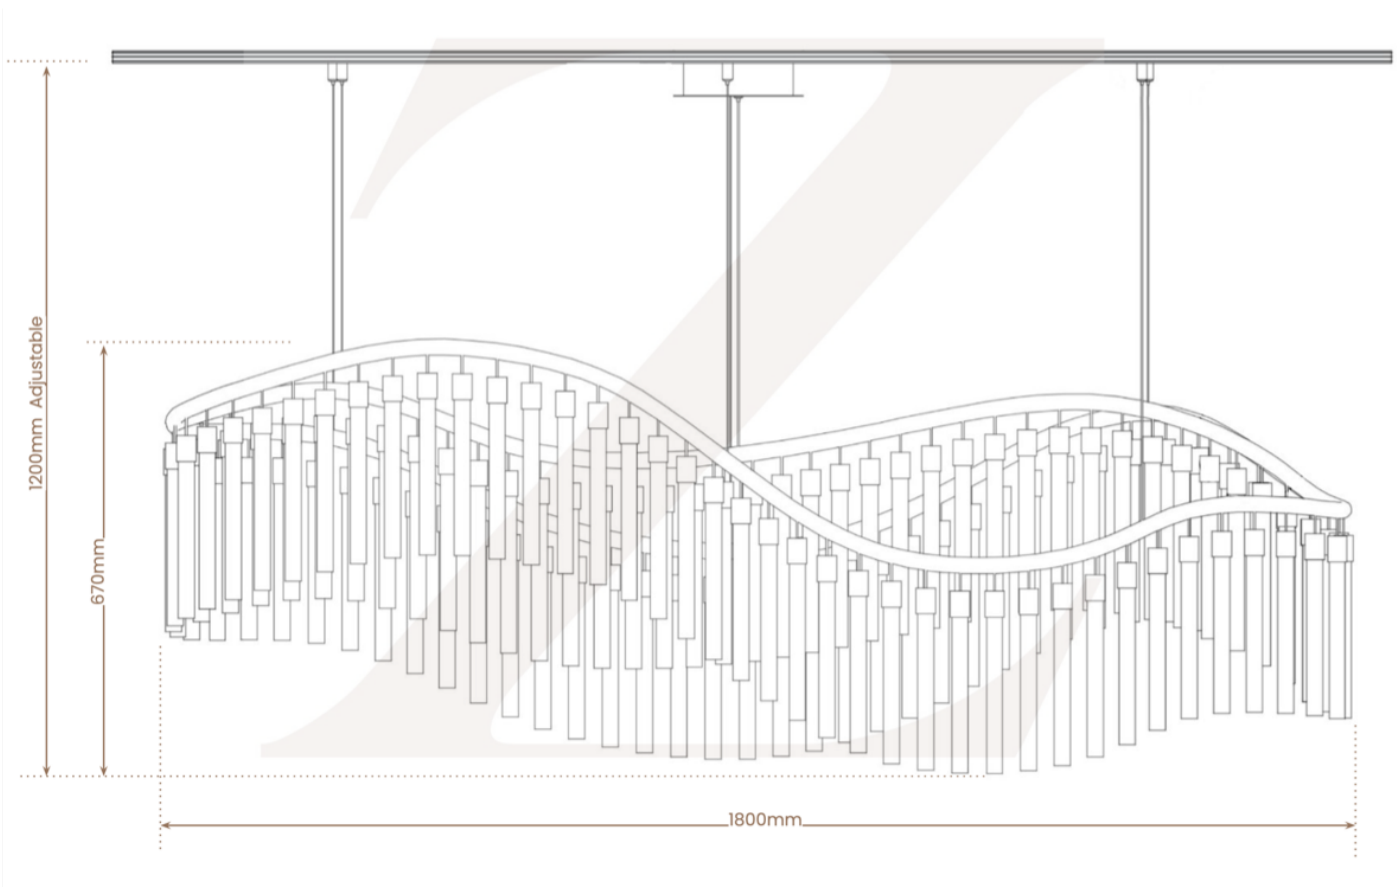

Onda Crystal Chandelier

MODEL

ZL - DCL - 06 - 0094 - Onda

DESCRIPTION

Custom Fluid Brass Finish Body with Individually Lit Handblown Suspended Glass Tubes

LUMINAIRE SPECIFICATION

Size	Cut hole size	IP Rating
L: 1800mm X W: 570mm X H: 670mm	N/A	20

TECHNICAL DATA

Light Source	Power Output (W)	Input Voltage (V)	Source Lumens (lm)	Driver	CRI/R9
LED	123 x 2W	220-240V	N/A	N/A	80

Finish	Colour	CCT / Tone (K)	Beam Angle (°)	Adjustable	Dimming Type
Brass	Brass	3000	N/A	Yes	Dimmable

ACCESSORIES

Ceiling Plate, Suspension Cables, LED Driver

NOTES

Brass Body, Formtion and Dimesions are Customisable

TECHNICAL DRAWING

Front Elevation

Data Sheet

zaialumina.com